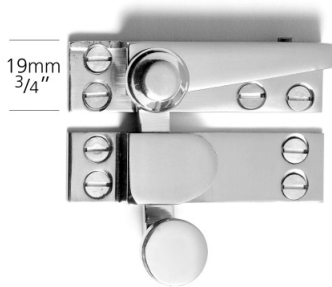

P6276

Straight arm sash fastener, plain knob

With plain knob

P6276-A, B Straight arm sash fastener, plain knob

Core Finishes		PB	CP	SN	NL	SCP	PN
P6276-A	✓	✓		✓	✓		
P6276-B	✓	✓	✓	✓	✓	✓	✓

+ BRZ
ABU
Size B

+ SD
Size B

**CORE
FINISHES
IN
STOCK**

Length: A = 64mm; 2 1/2"
B = 70mm; 2 3/4"

UK and Worldwide Customer Service Team:
+44 (0)121 766 4200
www.samuel-heath.co.uk

USA Customer Service Team:
www.samuel-heath.com