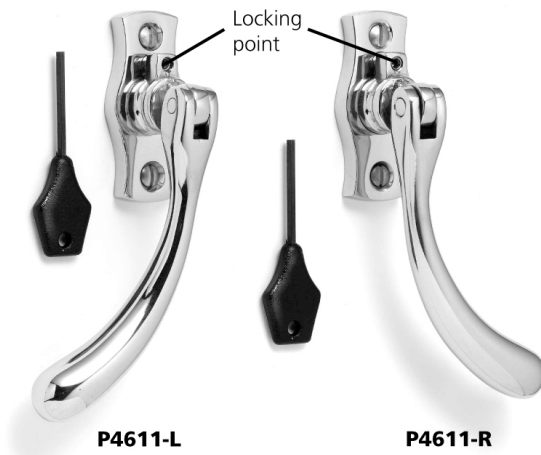

## P4611-R

Window espagnolette handle

### P4611-L & P4611-R Window espagnolette handle

#### Core Finishes

PB	✓	CP	✓	SN	✓	CORE FINISHES IN STOCK
NL	✓	SCP	✓	PN	✓	

**Handle:** 102mm; 4" (projects 38mm)

**Centres:** 43mm

**Fixing:** M5 x 30mm; 1<sup>3</sup>/<sub>16</sub>"

- Supplied with 7mm fixed square spindle