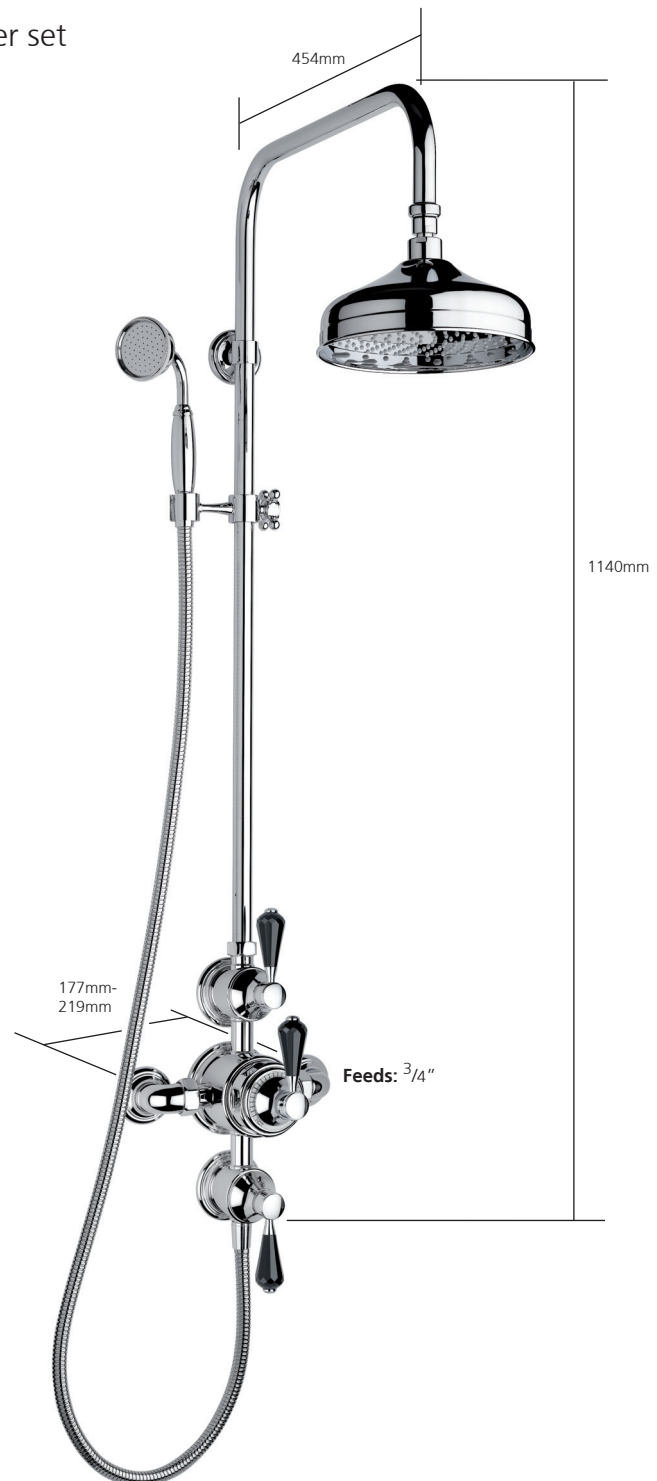

V2K1SB

Exposed 3/4" thermostatic shower set

Black geometric crystal levers
with metal hand shower

Finishes: Chrome, Polished nickel,
Stainless steel finish, Antique gold

Example is shown here with a V909
shower head