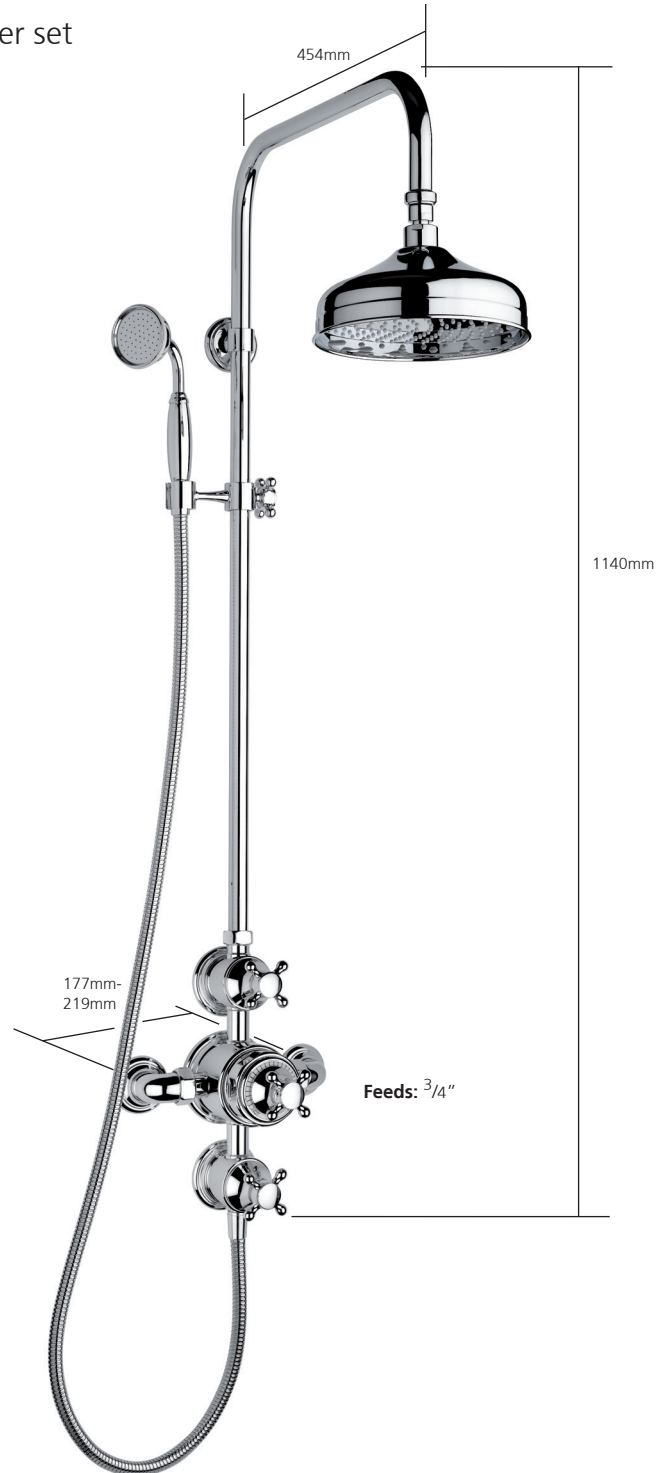

V2K1XX

Exposed 3/4" thermostatic shower set

Cross tops with metal hand shower

Finishes: Chrome, Polished nickel,
Stainless steel finish, Antique gold

Example is shown here with a V909
shower head

UK and Worldwide Customer Service Team:
+44 (0)121 766 4200
www.samuel-heath.co.uk