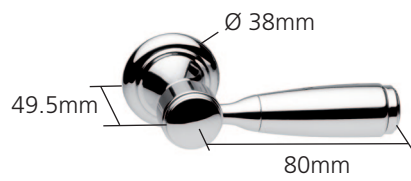

V277-M Cistern metal lever

Finishes: Chrome, Polished Nickel, Stainless Steel, Antique Gold

UK and Worldwide Customer Service Team:
+44 (0)121 766 4200
www.samuel-heath.co.uk

USA Customer Service Team:
www.samuel-heath.com