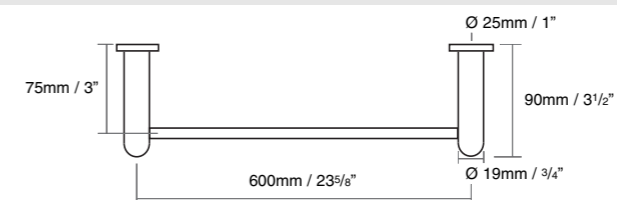

N7151 Towel rail; Porte-serviette; Badetuchhalter; Portasciugamani; Toallero

CP