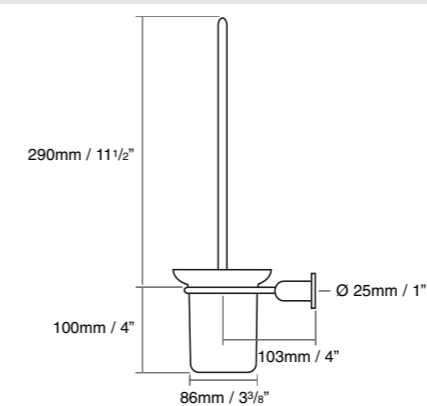

N7149 Wall mounted toilet brush; Pot à balai mural; Bürstenhalter, wand; Porta scopino W.C. a parete; Escobillero de pared

CP