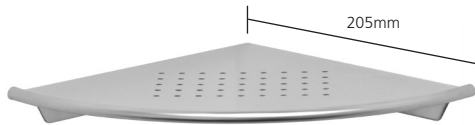

## N7913

Stainless steel corner shelf

Finishes: Chrome

UK and Worldwide Customer Service Team:  
+44 (0)121 766 4200  
[www.samuel-heath.co.uk](http://www.samuel-heath.co.uk)

USA Customer Service Team:  
[www.samuel-heath.com](http://www.samuel-heath.com)