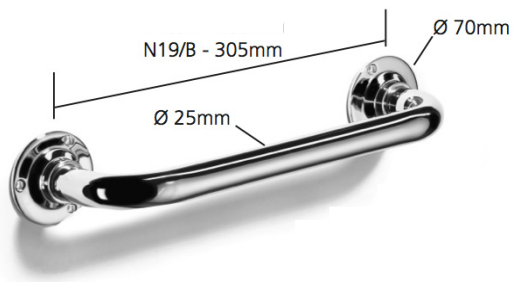

N19-B Grab rail

Finishes: Polished Brass, Chrome, Antique Gold

UK and Worldwide Customer Service Team:
+44 (0)121 766 4200
www.samuel-heath.co.uk

USA Customer Service Team:
www.samuel-heath.com