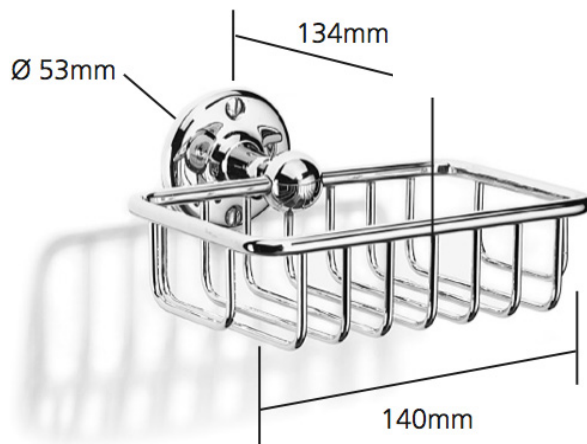

N30  
Soap basket

Finishes: Chrome, Polished Nickel, Antique Gold

UK and Worldwide Customer Service Team:  
+44 (0)121 766 4200  
[www.samuel-heath.co.uk](http://www.samuel-heath.co.uk)

USA Customer Service Team:  
[www.samuel-heath.com](http://www.samuel-heath.com)