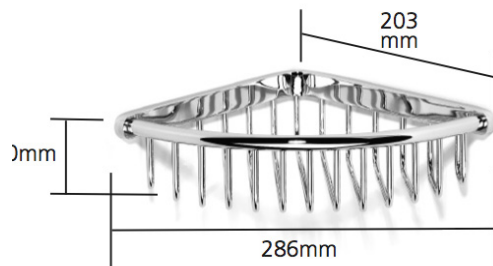

N156-XL

Corner shower basket

Finishes: Polished Brass, Chrome, Polished Nickel, Antique Gold, Stainless Steel Finish

UK and Worldwide Customer Service Team:
+44 (0)121 766 4200
www.samuel-heath.co.uk

USA Customer Service Team:
www.samuel-heath.com