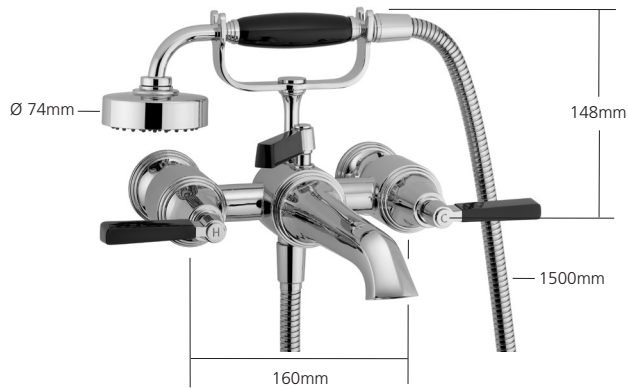

V6K32MB

Wall mounted bath / shower mixer

Gloss black chrome levers

Spout length: 282mm
Feeds: 3/4"
Centres: 139mm - 181mm
Finishes: Chrome
Polished nickel
Stainless steel finish
Antique gold

Flow rates:
0.1 bar 17 l/min
0.5 bar 32 l/min
1.0 bar 48 l/min
3.0 bar 73 l/min