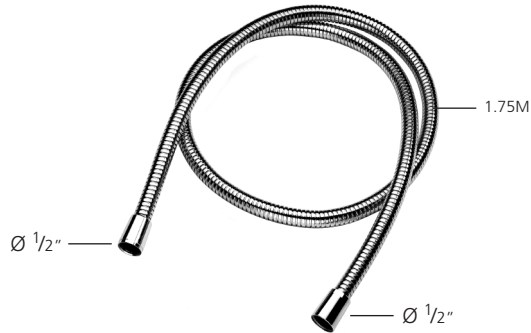

V942
Braided 1.75m shower hose

Finishes: Chrome, Polished Nickel, Stainless Steel Finish, Antique Gold

UK and Worldwide Customer Service Team:
+44 (0)121 766 4200
www.samuel-heath.co.uk

USA Customer Service Team:
www.samuel-heath.com