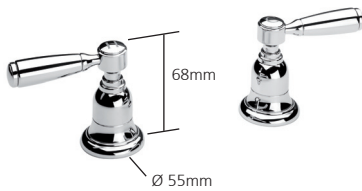

V2K42M

Deck mounted side valves (pair)
for overflow filler

Metal levers

Feeds: $\frac{3}{4}$ "
Finishes: Chrome
Polished nickel
Stainless steel finish
Antique gold

UK and Worldwide Customer Service Team:
+44 (0)121 766 4200
www.samuel-heath.co.uk